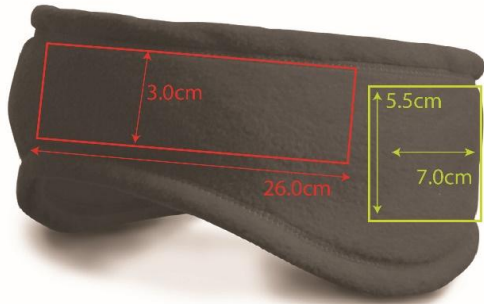

Original date 01.09.2005

**RC140X - POLARTHERM<sup>TM</sup>  
HEADBAND**

Measures in CMS

	SIZE	S	M	L	TOL +/-
A	1/2 LENGTH	28	30	31	1
B	SIDE HEIGHT DEEPEST	12	12	12	1
C	CENTRE FRONT HEIGHT	7.5	7.5	7.5	1

**SUGGESTED DECORATION MEASUREMENTS**

Maximum height at CF = 3.0cm  
Maximum length across front = 26.0cm

Maximim height at side = 5.5cm  
Maximum length at side - 7.0cm